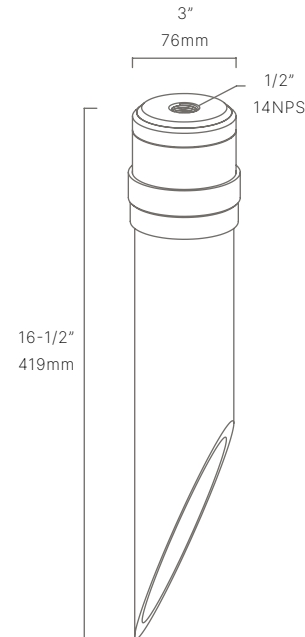

AURORALIGHT

PROJECT: _____

SKU #: _____

TYPE: _____

JUNCTION BOX

MJB002303

The J-Box, part of the most comprehensive ground mount offering available, machined from solid brass with a removable top assembly. This unit can be buried within 1" of the top, even in exterior wet locations.

- Perfect for loose and sandy soil conditions
- Ideal for lightweight & heavyweight fixtures

CONFIGURATOR:

MJB002303	FINISH
( ) = Most common configuration	☐
	(NAT) Natural Brass
	(BLP) Bronze Living Patina
	(BLPX) Extra Dark BLP
	(NI) Nickel PVD

AVAILABLE FINISHES:

DIMENSIONS	H16-1/2" x W3"
VOLTAGE	12V, 120V
FINISH	Included Natural Brass
MATERIAL	Brass & Sch. 40 PVC

*For complete warranty terms, please visit: www.auroralight.com/warranty/

P. 760.931.2910

O. 2742 Loker Ave. W Carlsbad CA 92010

W. www.auroralight.com

MADE IN USA
WITH DOMESTIC & IMPORTED MATERIALS